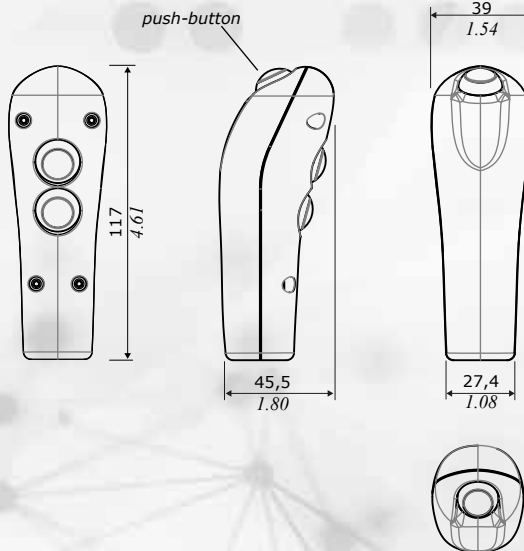

NEW

BWH

Compact Multifunction Handle

 **walvoil**
FLUID POWER E|MOTION

 **walvoil**
FLUID POWER E|MOTION

A member of

Marked out by an ergonomic and real compact design.
 Made of nylon plus fibreglass.
 With the possibility to fit up to 3 push buttons in total.

Three push buttons configuration

Front side

Operator side

One push button configuration

without logo

with "rabbit" logo

D1WWCH02E - 1th edition October 2020