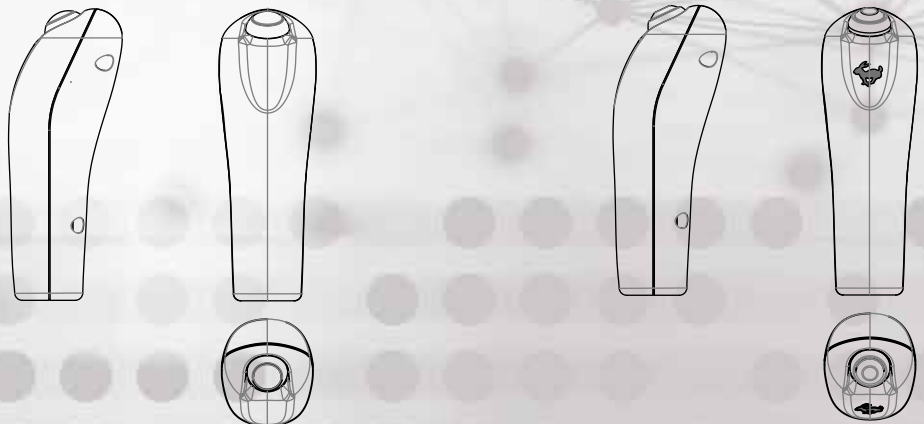

NEW

BWH

Compact Multifunction Handle

 **walvoil**
FLUID POWER E|MOTION

 **walvoil**
FLUID POWER E|MOTION

A member of

Marked out by an ergonomic and real compact design.
 Made of nylon plus fibreglass.
 With the possibility to fit up to 3 push buttons in total.

Three push buttons configuration

Front side

Operator side

One push button configuration

without logo

with "rabbit" logo

D1WWCH02E - 1th edition October 2020